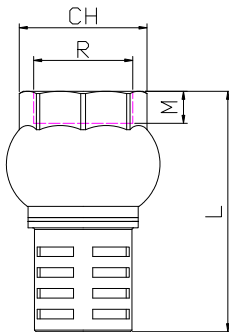

### DESCRIPTION

Brass foot valve ,double guide, with strainer rubber disc  
Threads to ISO 228/1

### FEATURES

- Brass Body, strainer and insert CW617N
- Rubber Gasket
- PN 10 – 90°C

### LEADING DIMENSIONS

R	1/2"	3/4"	1"	1.1/4"	1.1/2"	2"	2.1/2"	3"	4"
CH (mm)	26	35	39	48	55	67	82	96	122
L (mm)	62	70	76	93	102	120	142	150	185
M (mm)	8	11	12	15	15	16	17	18	19